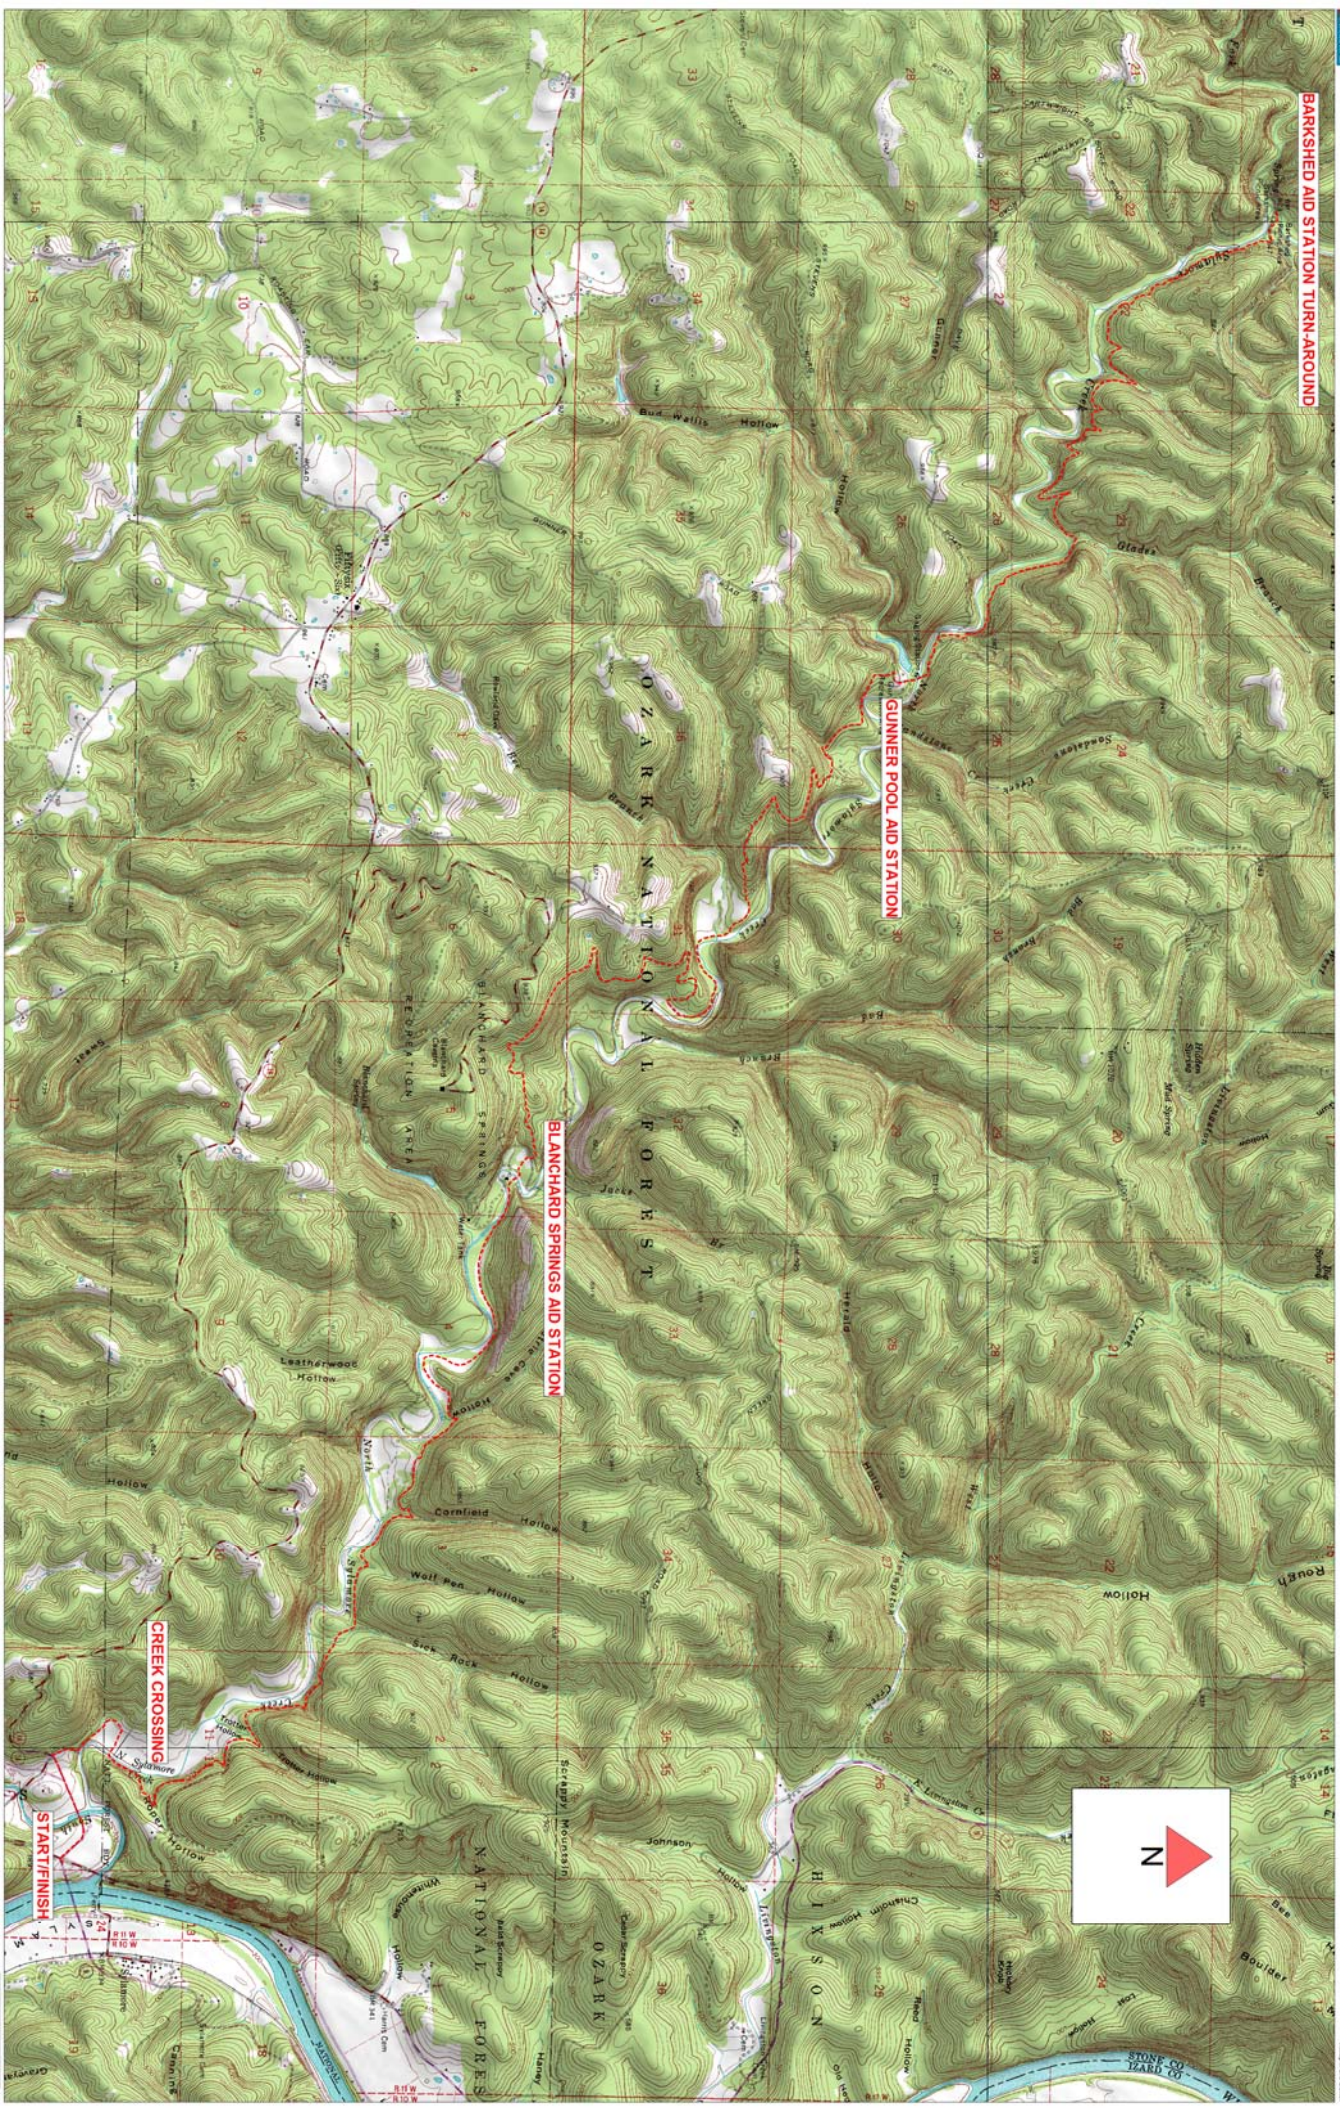

BARKSHED AID STATION TURN-AROUND

GUNNER POOL AID STATION

BLANCHARD SPRINGS AID STATION

CREEK CROSSING

START/FINISH

Scale bar and other map details at the bottom left corner.